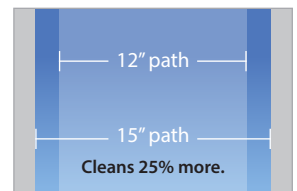

15" cleaning path increases productivity

SUPPLIES FOR THE PROFESSIONAL CLEANER

Hydro-Force Manufacturing | 4282 S. 590 W., Salt Lake City, UT 84123
www.hydro-force.com

HYDRO-FORCE™